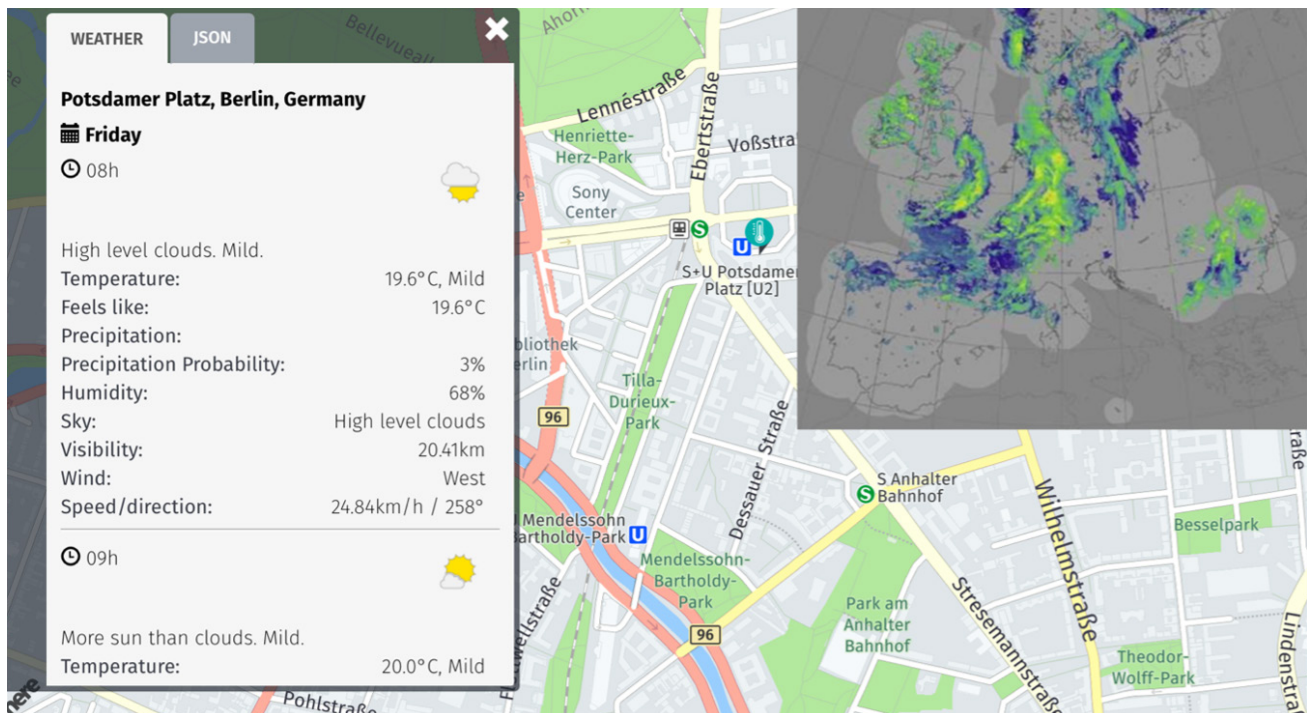

Product features

HERE Destination Weather provides the following information:

- → Daily forecasts for up to 7 days
- → Hourly forecasts for up to 48 hours
- → Weather alerts for next 24 hours
- → Daily sunset, sunrise, moonset, and moonrise times
- → Maps and weather alerts along a route*
- → Doppler radar images, including recent, current, and 48-hour forecast precipitation*

Drivers can search for weather conditions by:

- → City Name
- → Geographic coordinates
- → Zip code
- → Free text
- → Any route

* Premium feature for Automotive only

Data format

Available in Json or .xml

Coverage

Covering all countries globally except for China and North Korea

Languages

90 languages supported through the API

About HERE

HERE, a location data and technology platform, moves people, businesses and cities forward by harnessing the power of location. By leveraging our open platform, we empower our customers to achieve better outcomes – from helping a city manage its infrastructure or a business optimize its assets to guiding drivers to their destination safely. To learn more about HERE, including our new generation of cloud-based location platform services, visit <http://360.here.com> and www.here.com.

Want to talk? We do, too. [Get in touch here.](#)

©HERE 2021 | here.com