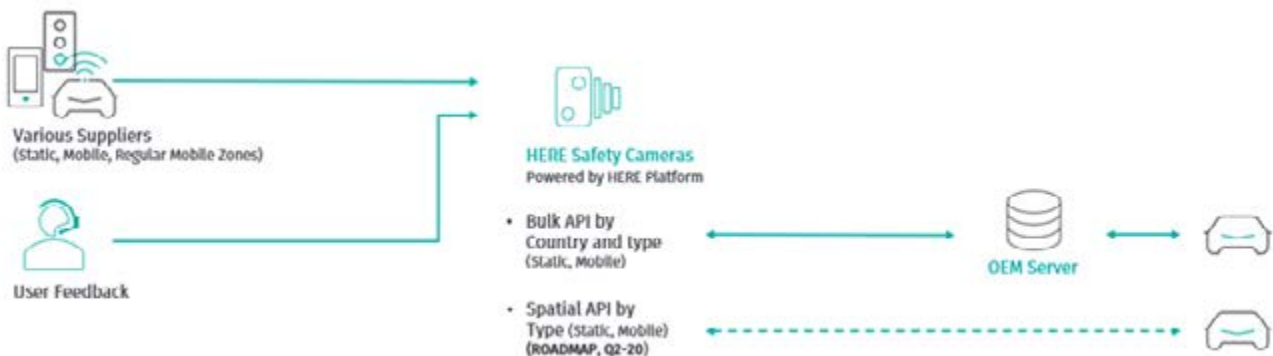

How does the service work?

The HERE Safety Cameras API supplies content on the longitudinal and latitudinal location of a camera, along with its type, whether it monitors speed or a red light, the road direction it covers and the speed limit in its location. It updates static camera information around every eight hours and mobile camera information around every three minutes.

The service supports camera filtering according to criteria such as type or proximity (including bounding box and corridor search) and combines validated

fixed camera data with dynamic data. Unlike other services, HERE Safety Cameras uses automated sensor data alongside community inputs, all of which can be integrated with other HERE connected services. HERE also offers static safety cameras in an offline delivery format as an XML layer.

How HERE Safety Cameras support and enhanced the user experience richness for IVI and ADAS

Differentiators

Flexible service

this one-stop shop offers a way to embed a dynamic offering, from a trusted partner, quickly and easily. Either as an individual service or as part larger services package.

Accuracy and quality

the service uses data from carefully chosen suppliers to ensure the best coverage in each region. It's extended with community sources and input from over a million sensor-based devices.

HERE, a location data and technology platform, moves people, businesses and cities forward by harnessing the power of location. By leveraging our open platform, we empower our customers to achieve better outcomes – from helping a city manage its infrastructure or a business optimize its assets to guiding drivers to their destination safely. To learn more about HERE, including our new generation of cloud-based location platform services, visit 360.here.com and www.here.com.

Want to talk? We do, too. [Get in touch here.](#)

©HERE 2020 | here.com