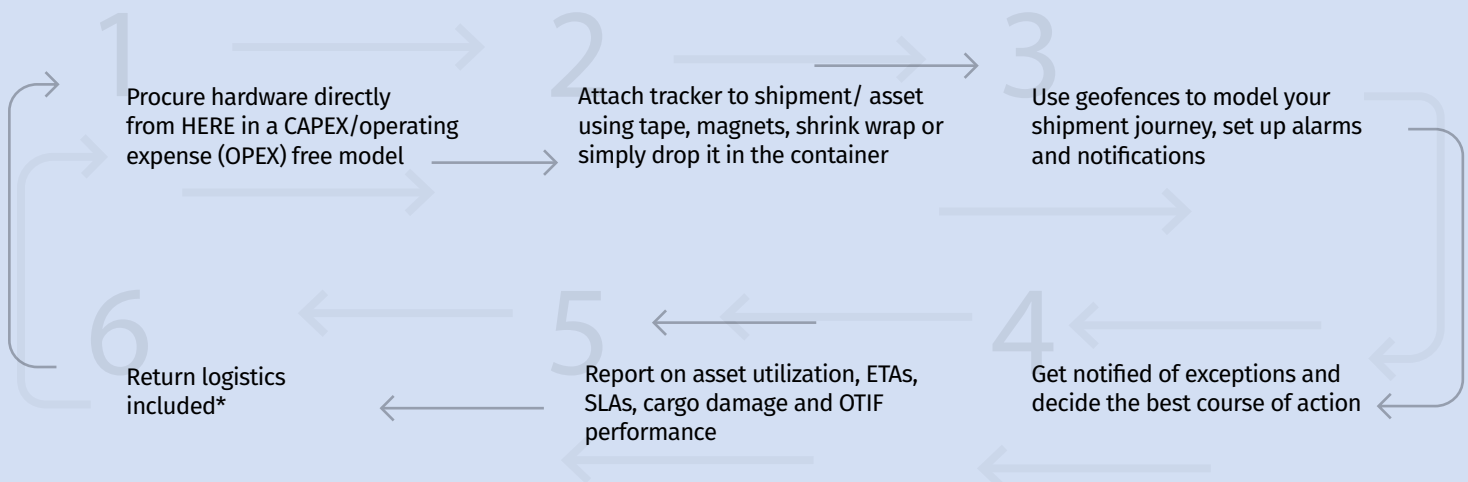

For your asset tracking use cases

HERE Tracker

- → 2G connectivity
- → Indoor tracking via WiFi
- → Rugged form factor
- → Tamper detection

HERE Advanced Tracker

- → 2G connectivity
- → Indoor tracking via WiFi and BLE
- → Shock and drop detection
- → Large battery capacity

HERE Tracker LTE

- → Global connectivity (2G + 4G CAT M1 + Nb-IoT)
- → Indoor tracking via WiFi
- → Shock and drop detection
- → 3-4 years battery life

For your shipment tracking use cases

HERE Premier Tracker

- → Global connectivity (2G + 4G CAT M1 + Nb-IoT)
- → Indoor tracking via WiFi and BLE
- → Slim form factor
- → Complete condition monitoring: temperature, humidity, pressure, acceleration, shock, vibration
- → Battery life: 1 year at 12 daily pings

Partner Tracker

- → 2G connectivity
- → Complete condition monitoring: temperature, humidity, pressure, acceleration, shock, vibration
- → Airline certified with over 40+ airlines
- → Reverse logistics is included

How does it work?

*Available for partner tracker only

Want to talk? We do, too. [Get in touch here.](#)

©HERE 2021 | here.com