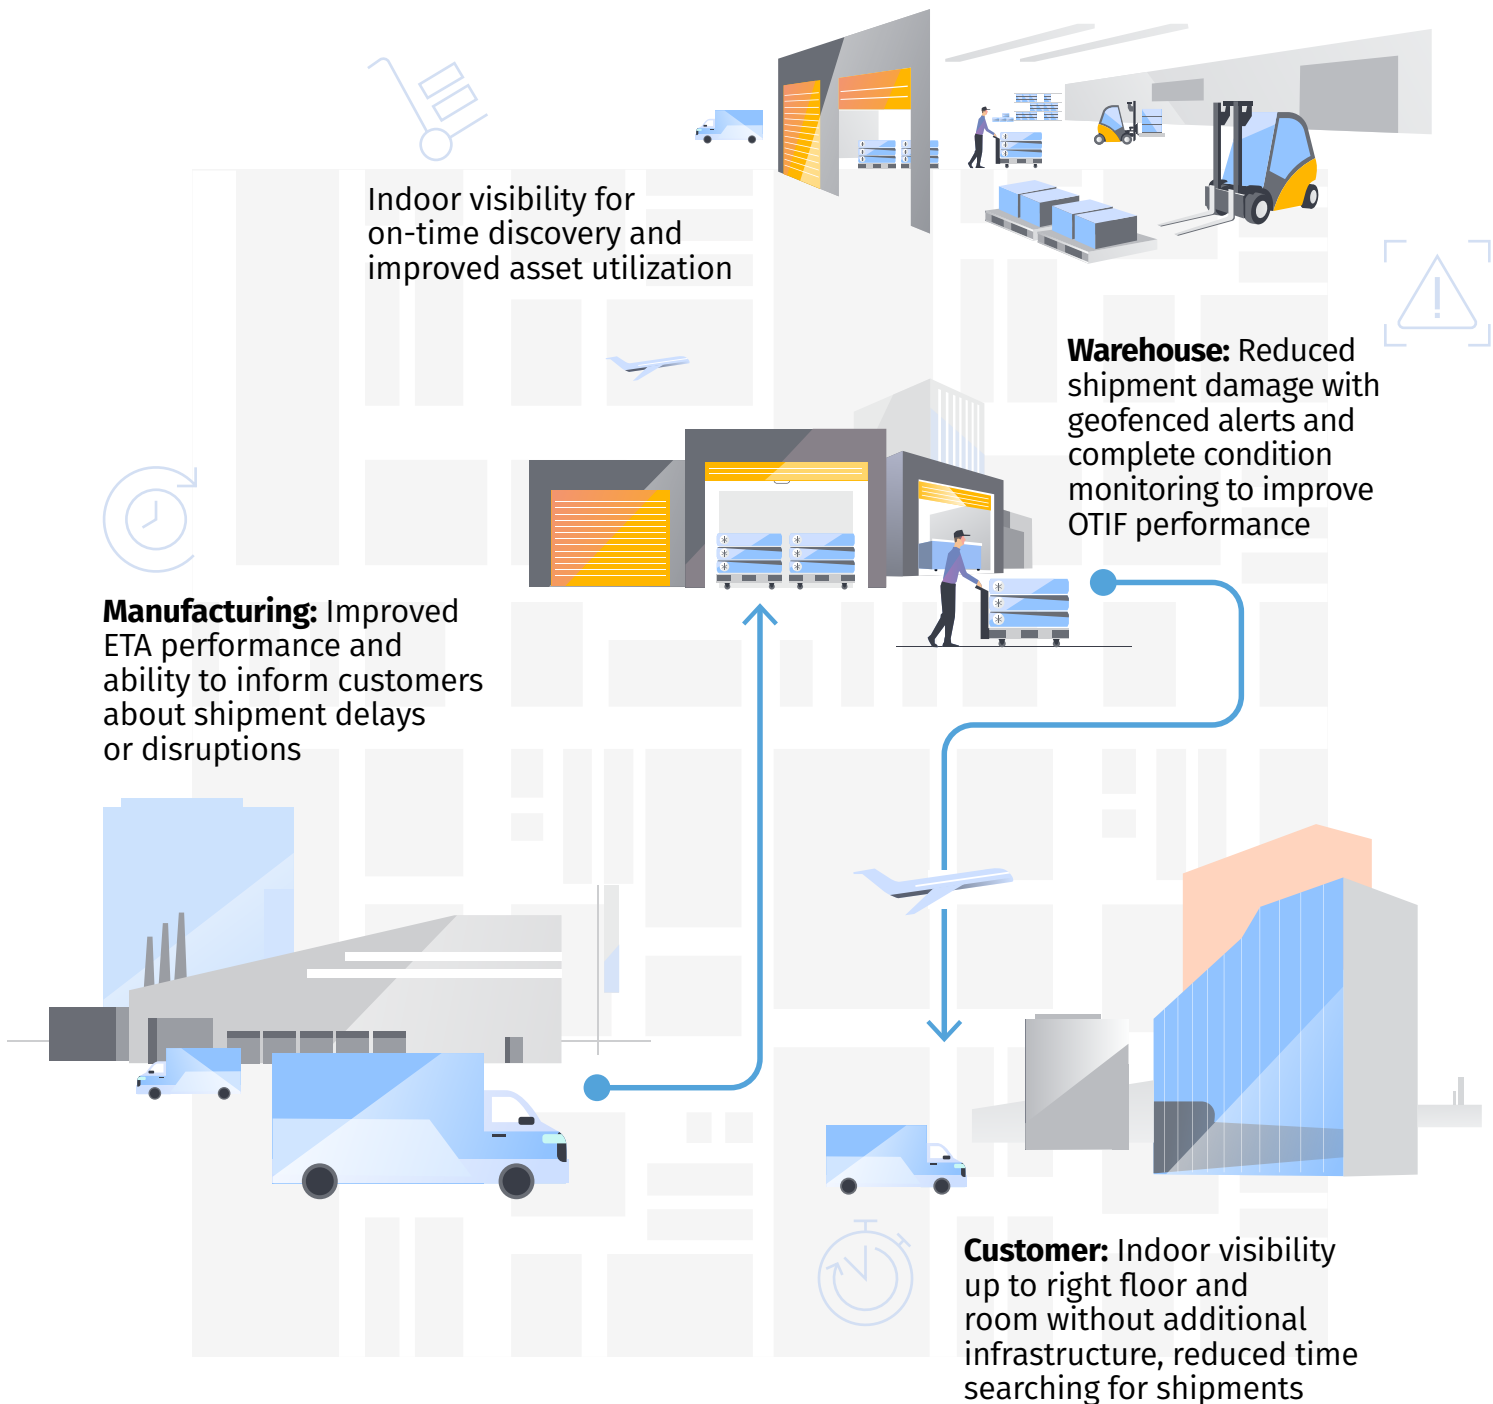

# Our hardware technology

A portfolio of sensors for every use case and need. Monitor the location, status and condition of your assets and shipments in real time to improve operational efficiency, reduce costs, meet SLAs and boost your NPS score.

### Partner Tracker

- 2G connectivity
- Complete condition monitoring: temperature, humidity, pressure, acceleration, shock, vibration
- Airline certified with over 40+ airlines
- Reverse logistics is included

# How our portfolio of trackers helps you drive impact on key supply chain metrics