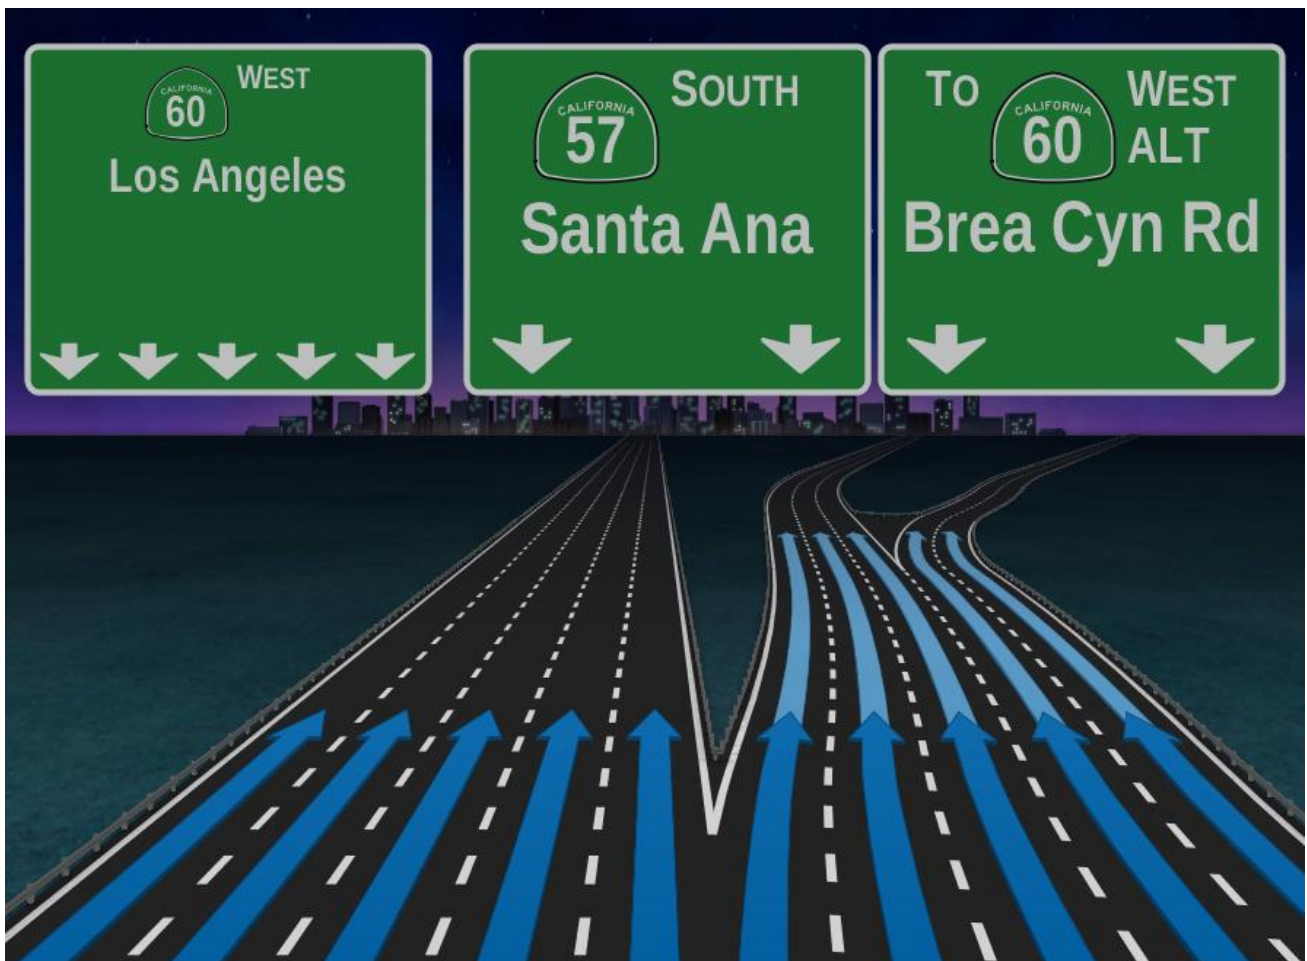

Industries that are served by the product:

- **Automotive and fleet management** – drivers are shown visuals of the junction and signs (in conjunction with auditory guidance), ahead of the decision point, with clear lane guidance and sign guidance for their specific route

Coverage:

- Worldwide
- A total of ~134,000 A2DGJ + A2DGS
- Product is available in 58 countries

Formats available:

- LAT, CSS and SVG Toolbox format and usability similar to 2D Junctions and 2D Signs

Delivery:

- Initial delivery planned for Q4 2018 in NA/WEU/EEU
- Expansion to APAC/MEA/SAM in Q1 2019

About HERE Technologies

HERE, the Open Location Platform company, enables people, enterprises and cities to harness the power of location. By making sense of the world through the lens of location we empower our customers to achieve better outcomes – from helping a city manage its infrastructure or an enterprise optimize its assets to getting drivers to their destination safely. To learn more about HERE, including our new generation of cloud-based location platform services, visit <http://360.here.com>