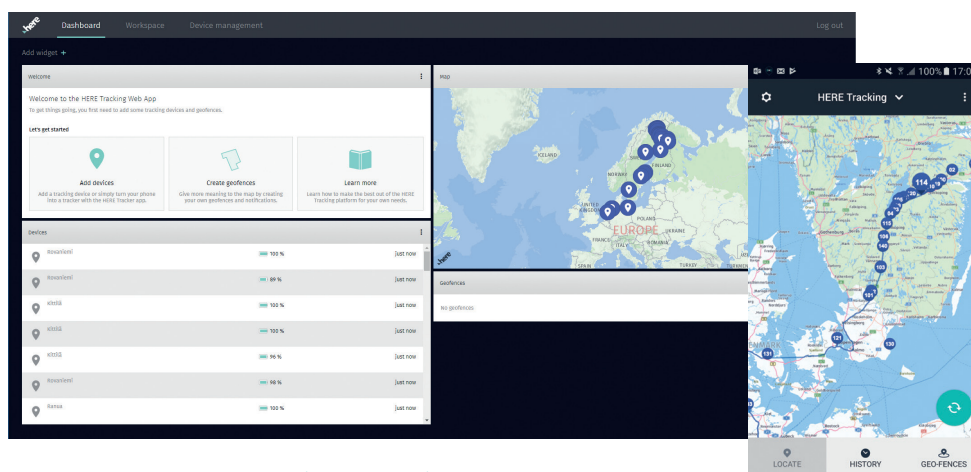

Reference applications for HERE Tracking

Showcase the end-to-end functionality of HERE Tracking

Web Reference Application (Dashboard)

Mobile Reference Application (Device View)

Web Reference Application (Dashboard)

Mobile Reference Application (Device View)

For end-to-end functionality of HERE Tracking (HERE's tracking service offering that quickly enables the location of devices or the tracking of goods), the product includes responsive web and Android reference apps to get started to set up custom dashboards for different customer needs. The reference applications have a core functionality integrated which allows users to have full flexibility for their specific use cases.

Both the web and mobile applications can be easily co-branded or customer branded with HERE's white label design and can be easily modified by licensed customers. The web and mobile application can offer a generic experience for customers, but the web application is geared towards logistics asset tracking use cases and the mobile application is geared more towards consumer tracking use cases.

Reference applications for HERE Tracking

Feature Highlights

HERE Locate is the mobile reference application which allows users to claim and setup trackers or devices, setup geo-fences and monitor the trackers positions and movements. This reference application is beneficial for users to customize per their specific needs and have control over their assets.