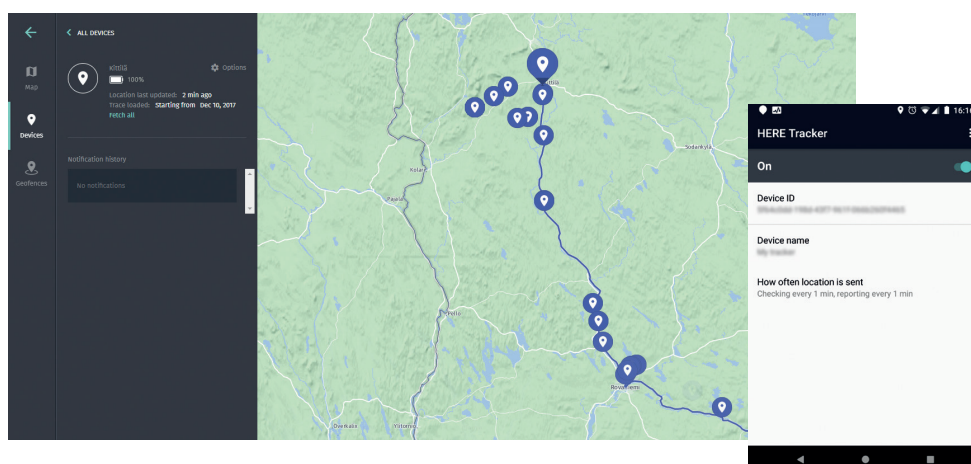

Reference applications for HERE Tracking

Showcase the end-to-end functionality of HERE Tracking

Web Reference Application (Dashboard)

Mobile Reference Application (Device View)

Web Reference Application (Dashboard)

Mobile Reference Application (Device View)

For end-to-end functionality of HERE Tracking (HERE's tracking service offering that quickly enables the location of devices or the tracking of goods), the product includes responsive web and Android reference apps to get started to set up custom dashboards for different customer needs. The reference applications have a core functionality integrated which allows users to have full flexibility for their specific use cases.

Both the web and mobile applications can be easily co-branded or customer branded with HERE's white label design and can be easily modified by licensed customers. The web and mobile application can offer a generic experience for customers, but the web application is geared towards logistics asset tracking use cases and the mobile application is geared more towards consumer tracking use cases.

Reference applications for HERE Tracking

Feature Highlights

HERE Locate is the mobile reference application which allows users to claim and setup trackers or devices, setup geo-fences and monitor the trackers positions and movements. This reference application is beneficial for users to customize per their specific needs and have control over their assets.