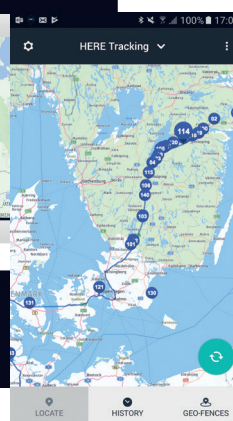

Reference applications for HERE Tracking

Showcase the end-to-end functionality of HERE Tracking

Web Reference Application (Dashboard)

Mobile Reference Application (Device View)

Web Reference Application (Dashboard)

Mobile Reference Application (Device View)

For end-to-end functionality of HERE Tracking (HERE's tracking service offering that quickly enables the location of devices or the tracking of goods), the product includes responsive web and Android reference apps to get started to set up custom dashboards for different customer needs. The reference applications have a core functionality integrated which allows users to have full flexibility for their specific use cases.

Reference applications for HERE Tracking

Feature Highlights

HERE Locate is the mobile reference application which allows users to claim and setup trackers or devices, setup geo-fences and monitor the trackers positions and movements. This reference application is beneficial for users to customize per their specific needs and have control over their assets.

Mobile reference application (HERE Locate):

- Signing-in and claiming “Trackers” to my account
- Locating “Trackers” in real time
- Granting access privileges to other users
- Showing historical location traces
- Creating Geofences and receiving notifications